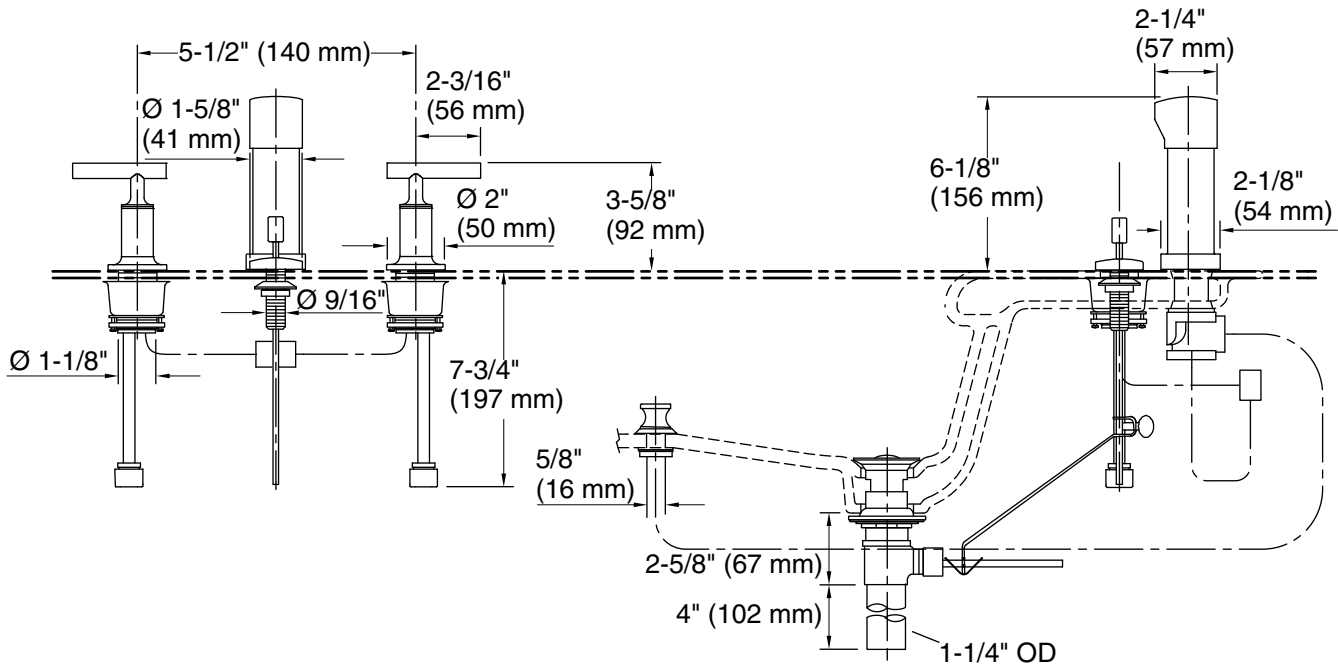

Material

- Metal construction.
- Brass valve bodies.

Recommended Products/Accessories

- K-23726 Drain treatment
- K-23723 Faucet cleaner

Codes/Standards

ASME A112.18.1/CSA B125.1

KOHLER® Faucet Lifetime Limited Warranty

Technical Information

All product dimensions are nominal.

Notes

Install this product according to the installation instructions.